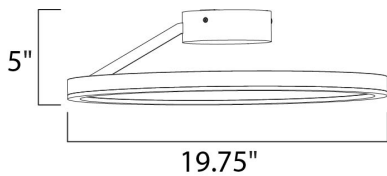

PRODUCT DESCRIPTION

Matte White rings suspend in a unique fashion as if relying on each other for support. A continuous band of LED evenly spread generous amounts of dimmable light into the space. Ceiling fixtures can also double as wall mounts.

MEASUREMENTS

DIMENSION : 19.75" L x 19.75" W x 5" H
 HANGING WEIGHT : 6.6 lb

LAMPING

INPUT VOLTAGE : 120V
 LUMENS : 2,170 Rated
 BULB : 1 x 31W LED PCB Integrated , 31W Total
 BULB INCLUDED : (Integrated)
 DIMMABLE : Triac CL
 CRI : 80+ CRI
 COLOR_TEMP : 3000K