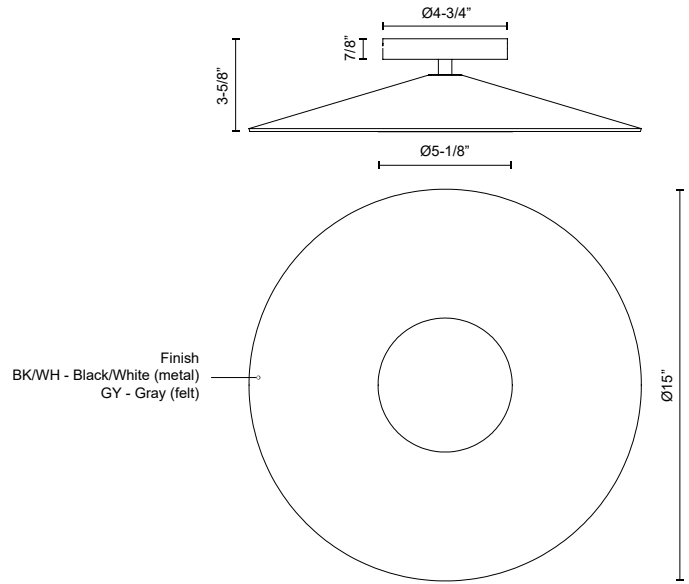

CRUZ WS22915

WALL

PROJECT

SPECIFICATION DETAILS

Fixture Dimensions	D15" x E3-5/8"
Light Source	AC LED Module
Wattage	13W
Total Lumens	1015lm
Delivered Lumens	BK/WH-237lm; GY-101lm;
Voltage	120V
Color Temperature	3000K
CRI (Ra)	90CRI
Optional Color Temps	2700K - 5000K Available, Minimum Order Quantities Apply
LED Rated Life	50,000 hours
Dimming	100% - 10%, ELV Dimmer (Not Included)
Glass Details	Frosted Glass
Shade Details	Spun Aluminum or Felt Shade
Location	Dry
ADA Compliant	Yes
Mounting Style	All Orientation; Ceiling and Wall;
Canopy Dimensions	D4-3/4" x E7/8"
Illumination Direction	Omni-directional
CEC Title 24 JA8	Yes, JA8-2022
Paint Finish	BK01; BK02(for GY Finish Only); WH01;

* For custom options, consult factory for details.

* For warranty information, please visit www.kuzcolighting.com/warranty

DESCRIPTION

Inspired by the peaks and valleys created by wave forms, the Cruz Collection is a geometric wonder. The soft shaped glass shades emit ample ambient light throughout, making it the perfect modern decorative piece for any space.

KUZCO

CANADA: 19054 28TH AVENUE - SURREY, BC V3Z 6M3

USA: 3035 E. LONE MOUNTAIN ROAD - LAS VEGAS, NV 89081

WWW.KUZCOLIGHTING.COM

© 2021 KUZCO LIGHTING. ALL RIGHTS RESERVED.

COMMENT