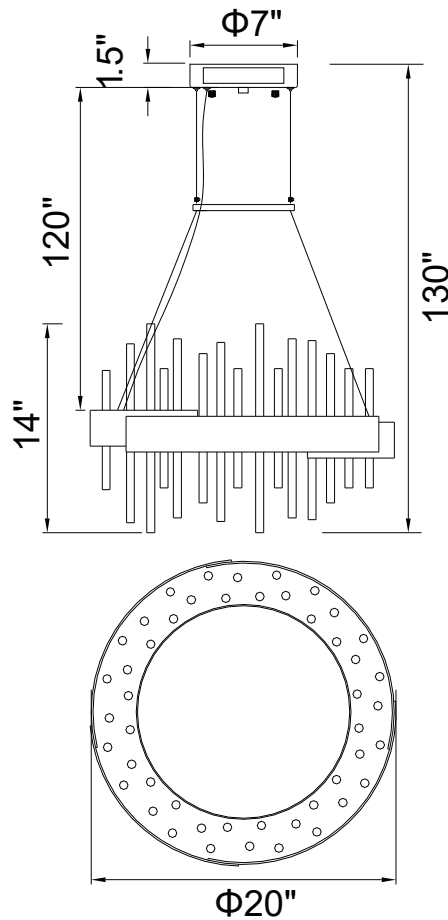

PROJECT: _____

FIXTURE TYPE: _____

LOCATION: _____

CONTACT/PHONE: _____

Item	1245P20-602
Collection	
Finish	Satain Gold
Acrylic	-----
Glass	Clear
Input	120V AC,60HZ,AC

Shade	-----
Length/Dia.	20"
Width/Ext.	20"
Height	14"
Maximum	130
Lumens	1560

Light Source	LED
Bulb Info.	30W
Included	-----
Dimmable	Yes
Color	3000K
Weight	