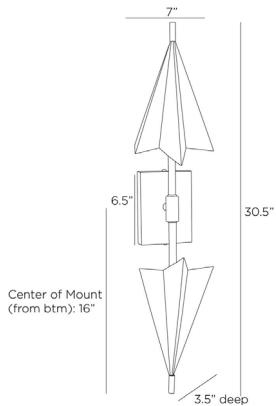

ARTERIOS

CANARY SCONCE

DW117
H: 30.5 IN, W: 7 IN, D: 3.5 IN
Antique Brass
Contract Suitable As Is

Etched antique brass is folded and formed into the spear-like sconce. Recalling a paper airplane, the double arrow fixture casts emboldened shapes on the wall, making this style ideal for a corridor or hallway.

APPEARANCE

Material Brass
Material Type Etched
Top Coat/Sealant true

DIMENSIONS

Center Of Mount From Btm 16 IN
Backplate H: 6.5 IN, W: 5 IN, D: 1 IN

WIRING

Rating Damp
Suggested Bulb Type T6
Cord 1 FT, Clear/Silver, SVT
Socket 2, Type B - E12
Photographed Bulb Small Clear Tubular Bulb
Maximum Watt 25
Voltage 110-120 V

COMPLIANCY

RoHS true

SHIPPING

Product Weight 4.2 LBS
Gross Weight 7 LBS
Shipping Box 1 H: 9 IN, L: 9.5 IN, W: 16.5 IN

ADDITIONAL INFO

Features ADA
Hanging Orientation Horizontal and Vertical

CONTRACT

Contract Suitable true