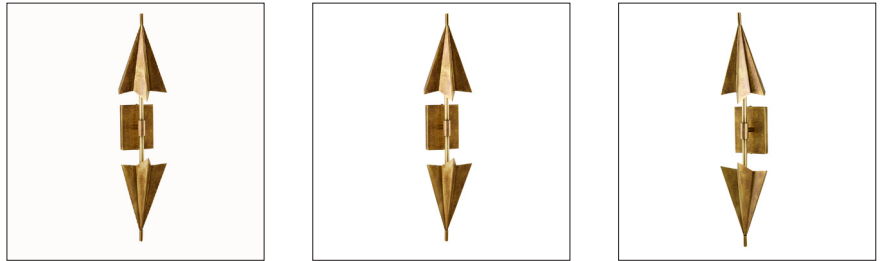

ARTERIOS

CANARY SCONCE

DW117
H: 30.5 IN, W: 7 IN, D: 3.5 IN
Antique Brass
Contract Suitable As Is

Etched antique brass is folded and formed into the spear-like sconce. Recalling a paper airplane, the double arrow fixture casts emboldened shapes on the wall, making this style ideal for a corridor or hallway.

APPEARANCE

Material Brass
Material Type Etched
Top Coat/Sealant true

DIMENSIONS

Center Of Mount From Btm 16 IN
Backplate H: 6.5 IN, W: 5 IN, D: 1 IN

WIRING

Rating Damp
Suggested Bulb Type T6
Cord 1 FT, Clear/Silver, SVT
Socket 2, Type B - E12
Photographed Bulb Small Clear Tubular Bulb
Maximum Watt 25
Voltage 110-120 V