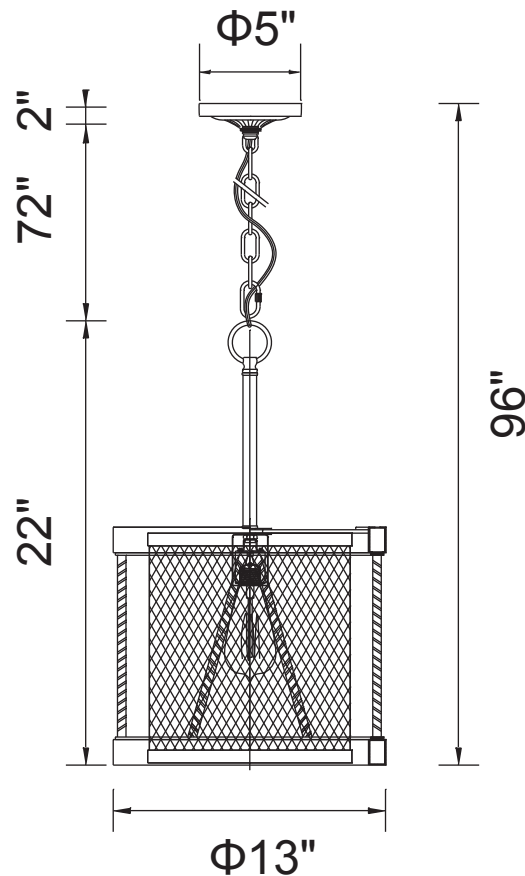

PROJECT: _____

FIXTURE TYPE: _____

LOCATION: _____

CONTACT/PHONE: _____

Item	9954P13-1-101
Collection	PARSH
Finish	Pewter
Glass	-----
Crystal	-----
Input	120V AC,60HZ,AC

Shade	-----
Length/Dia.	13"
Width/Ext.	-----
Height	22"
Maximum	96"
Lumens	-----

Light Source	E26
Bulb Info.	1×60W
Included	-----
Dimmable	Yes
Color	-----
Weight	