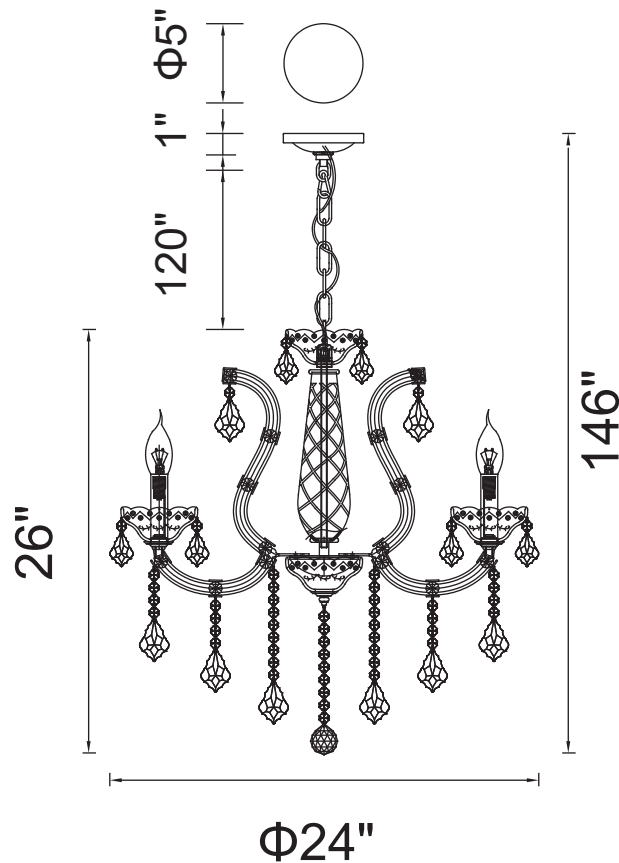

PROJECT: _____

FIXTURE TYPE: _____

LOCATION: _____

CONTACT/PHONE: _____

Item	8397P24C-6
Collection	MARIA THERESA
Finish	Chrome
Glass	-----
Crystal	Clear
Input	120V AC,60HZ,AC

Shade	-----
Length/Dia.	24"
Width/Ext.	-----
Height	26"
Maximum	146"
Lumens	-----

Light Source	E12
Bulb Info.	6×60W
Included	-----
Dimmable	Yes
Color	-----
Weight	