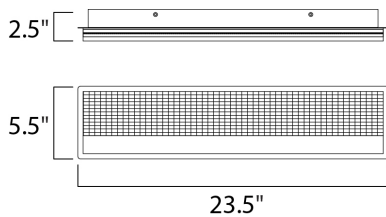

PRODUCT DESCRIPTION

Thousands of miniature crystals are embedded into a sheet of clear acrylic which form a material we call Gemite. When illuminated by the LED mounted in the Polished Chrome frame the Gemite glistens like the stars in a galaxy. With the added downlight you get both glamour and ample lighting from this beautiful vanity collection.

MEASUREMENTS

DIMENSION : 23.5" L x 2.5" W x 5.5" H x 2.5" Ext
 BACK PLATE : 22" W x 4.75" H x 2.75" HCO
 HANGING WEIGHT : 10.12 lb

LAMPING

INPUT VOLTAGE : 120V
 LUMENS : 1,792 Rated (1,400 Del.)
 BULB : 2 x 25.6W LED PCB Integrated , 26W Total
 BULB INCLUDED : (Integrated)
 DIMMABLE : Triac CL
 CRI : 90+ CRI
 COLOR_TEMP : 3000K
 LIGHTING_DIRECTION : Up/Down