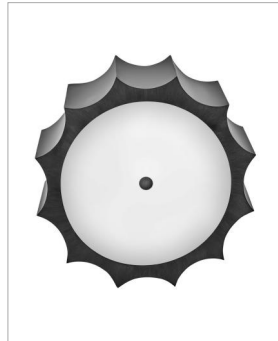

PRODUCT DETAILS:

- Suitable for use in dry (indoor) locations as defined by NEC and CEC. Meets United States UL Underwriters Laboratories & CSA Canadian Standards Association Product Safety Standards.
- The Lisa McDenon Collection offers a striking mix of edgy, sculptural silhouettes that incorporate modern, organic elements and luxe materials, brought to life by her innovative and original point of view.
- Bold silhouette with dramatic details creates a modern statement

HINKLEY

HINKLEY
33000 Pin Oak Parkway
Avon Lake, OH 44012

PHONE: (440) 653-5500
Toll Free: 1 (800) 446-5539

hinkley.com