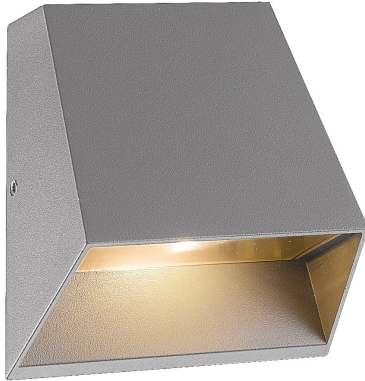

KILO, 1-LIGHT LED OUTDOOR WALL MOUNT

Options Available

| ITEM NO. | FINISH | SHADE |
|-----------|---------------|----------|
| 28281-016 | MARINE GREY | FROST PC |
| 28281-023 | GRAPHITE GREY | FROST PC |

PRODUCT DETAILS

| | | |
|-----------------------|---|-------------|
| No. | : | 28281-016 |
| Product Color | : | MARINE GREY |
| Shade / Accent Colour | : | FROST PC |
| Width | : | 4.75" |
| Height | : | 4.75" |
| Ext | : | 1.5" |
| Weight | : | 0.8lbs |

TECHNICAL DETAILS

| | | |
|---------------------------|---|---|
| Light Direction | : | Down |
| Canopy / Backplate Length | : | 4.32" |
| Canopy / Backplate Width | : | 3.5" |
| Driver | : | Electronic driver 120V 50/60Hz |
| Adjustable Lamp Head | : | No |
| IP Rating | : | 54 |
| Location | : | WET |
| Approval | : |  |
| Title 24 | : | Yes |