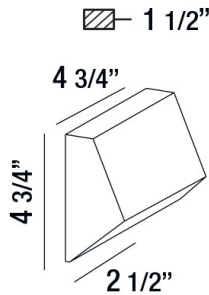

KILO, 1-LIGHT LED OUTDOOR WALL MOUNT

Options Available

| ITEM NO. | FINISH | SHADE |
|-----------|---------------|----------|
| 28281-016 | MARINE GREY | FROST PC |
| 28281-023 | GRAPHITE GREY | FROST PC |

PRODUCT DETAILS

| | | |
|-----------------------|---|-------------|
| No. | : | 28281-016 |
| Product Color | : | MARINE GREY |
| Shade / Accent Colour | : | FROST PC |
| Width | : | 4.75" |
| Height | : | 4.75" |
| Ext | : | 1.5" |
| Weight | : | 0.8lbs |

TECHNICAL DETAILS

| | | |
|---------------------------|---|---|
| Light Direction | : | Down |
| Canopy / Backplate Length | : | 4.32" |
| Canopy / Backplate Width | : | 3.5" |
| Driver | : | Electronic driver 120V 50/60Hz |
| Adjustable Lamp Head | : | No |
| IP Rating | : | 54 |
| Location | : | WET |
| Approval | : |  |
| Title 24 | : | Yes |