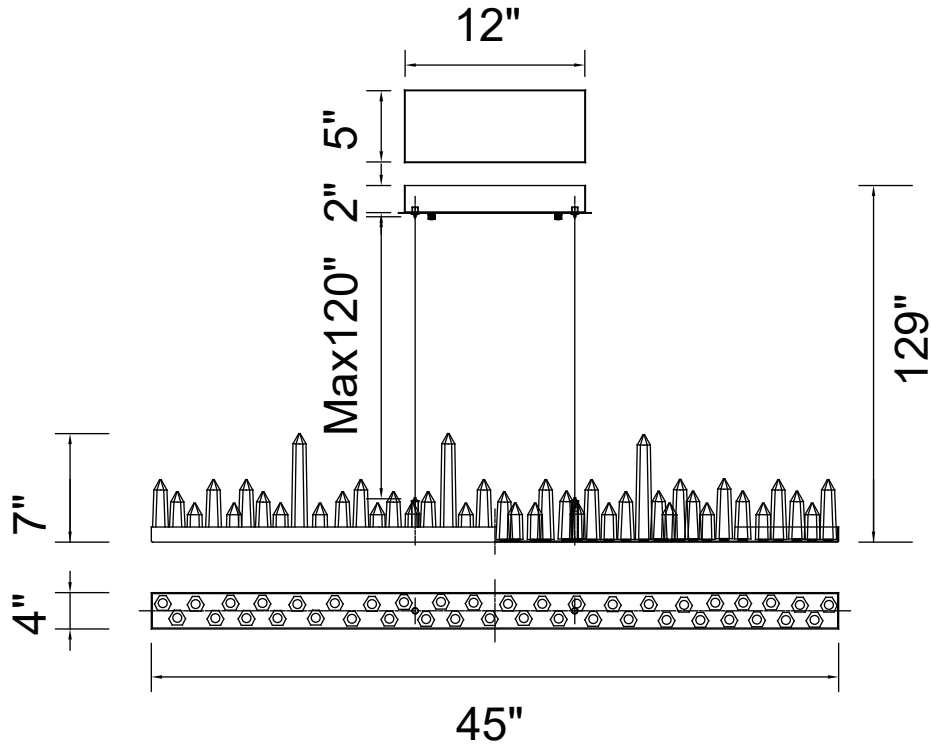

PROJECT: \_\_\_\_\_  
 FIXTURE TYPE: \_\_\_\_\_  
 LOCATION: \_\_\_\_\_  
 CONTACT/PHONE: \_\_\_\_\_

Item	1043P45-101-RC
Collection	JULIETTE
Finish	Black
Glass	-----
Crystal	-----
Input	120V AC,60HZ,AC

Shade	-----
Length/Dia.	45"
Width/Ext.	4"
Height	7"
Maximum	129"
Lumens	1300

Light Source	LED
Bulb Info.	25W
Included	-----
Dimmable	Yes
Color	3000K
Weight	6.8KG