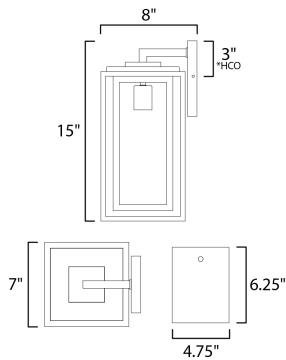

PRODUCT DESCRIPTION

A dual framed structure creates dimension on these outdoor lighting fixtures that is both contemporary and transitional. The construction consists of two frames of square tubing and squared components. The inner frame's Clear Seedy glass reduces glare from the light and appears dirt-free for longer periods. This is a comprehensive collection to brighten all areas of your outdoor space, available in various sized sconces as well as hanging and post configurations.

MEASUREMENTS

- DIMENSION : 7" W x 15" H x 8" Ext
- BACK PLATE : 4.75" W x 6.25" H x 3" HCO
- HANGING WEIGHT : 4.5 lb

LAMPING

- INPUT VOLTAGE : 120V
- BULB : 1 x 60W Incandescent E26 Medium , 60W Total
- BULB INCLUDED : (Not Included)
- DIMMABLE : Y

FINISHES OPTION

- Black

GLASS

Seedy CD

MATERIAL

Aluminum, Glass

RATINGS

cETLus
Wet Location

ADDITIONAL

INSTALL UP/DOWN: Down
OPERATING TEMPERATURE:
-20°C (-4°F), 40°C (104°F)

Always consult a qualified electrician before installing any lighting product.