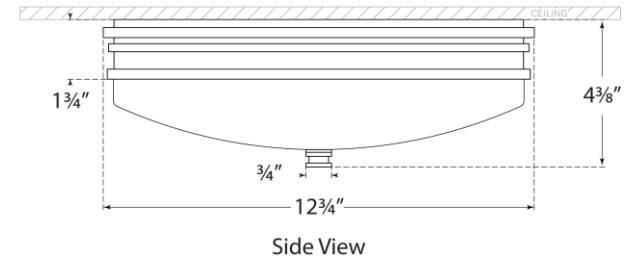

TEAR SHEET

Launceton Small Flush Mount

Item # CHC 4601AN-WG

Designer: Chapman & Myers

Height: 4"

Width: 12.75"

Canopy: 11.5" Round

Finishes: AB, AN, BZ, PN

Glass Options: WG

Socket: Dedicated LED

Wattage: 27w (2200lm)

Weight: 9 Pounds

Side View

Bottom View