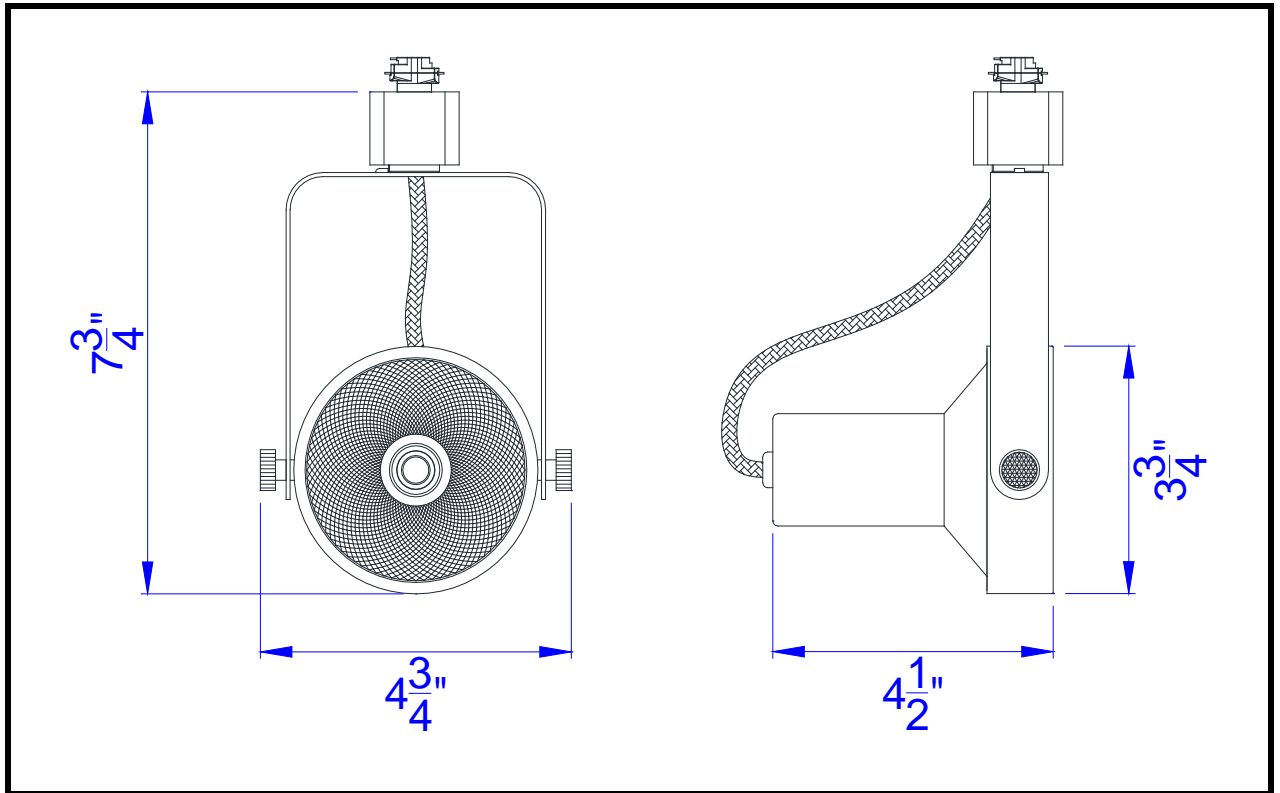

- Model No. :** HT-120
Description: Dimmable Integrated LED track fixture
Material: Metal
Finish : Rust
Rotation : 355 degree
Capability : ± 90 degree from horizontal
Voltage : 120V
Wattage : 20W
Dimming: Dimmable, DVCL-153P/SCL-153P/AYCL-153P/CTCL-153P/DVCL-253P/
GT-150/GTJ-250M (ALL ARE LUTRON BRAND)
Color Temp: 3000K
Lumen : 1380
CRI : 90
Beam: 36 degree
Efficacy: 69
Rated Life : 30,000 hours
Warranty: Three Years
Certificate :