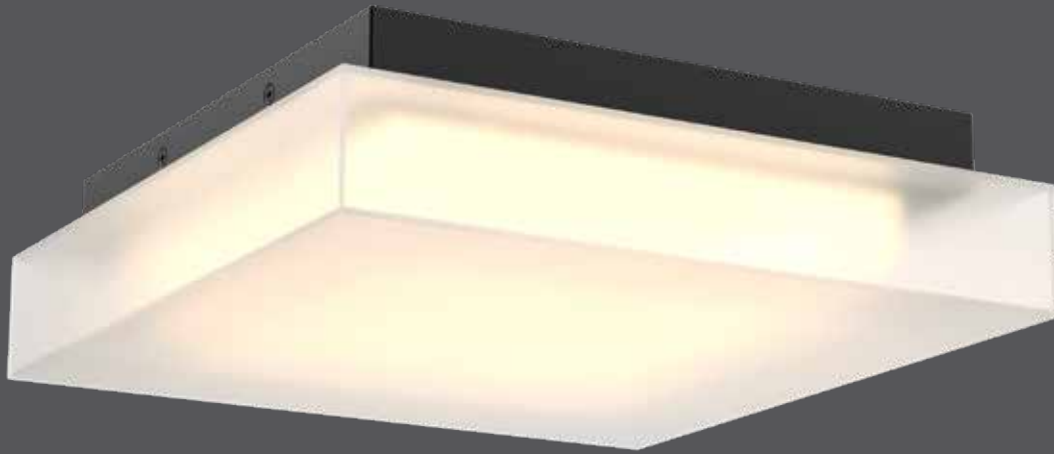

Misty

This new Flush mount offers clean lines and a wonderful semi-opaque diffuser that adds flair without being the center of attention. It will definitely blend into any project you may have.

NEW

DRY

2700k 3000k 3500k 4000k 5000k

COLOR TEMPERATURE

ETL US Intertek

Model	Size	Watts	Delivered lumens	CRI	Color °T	Voltage
FUZ11-CC	11"	15 W	1000 lm	80	2700, 3000, 3500, 4000, 5000 K	120 V

Specifications

Over 50,000 hours of service life
 Integrated driver
 Minimal heat emission
 Die-cast aluminum housing
 Switch-selectable CCT: 2700 K/3000 K/
 3500 K/4000 K/5000 K
 Canopy mount on 4" octagonal
 junction box
 Suitable for dry locations
 Easy installation
 Refer to website for dimmer compatibility
 5-year warranty