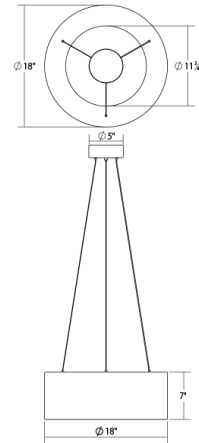

SONNEMAN
A WAY OF LIGHT

tromme™ 18" LED Pendant

2863.03

DIMENSIONS

Height	7"
Diameter	18"
Canopy/Backplate/Base	5"
Hanging Details	6' Adjustable Cable"

ELECTRICAL SPECS

Bulb Type	Integral LED
Bulb Quantity	1
Bulb Included?	Yes
Wattage	22
Initial Lumens	2650
Input Voltage	120VAC
CCT	3000K
CRI	90
Power Supply Type	Driver
Power Supply Quantity	1
Power Supply Location	Canopy
Dimming Type	TRIAC/ELV

SHIPPING

SHADE 1

Quantity	1
Color	Satin White
Material	Aluminum
Height	7"

SHADE 2

Quantity	1
Color	White
Material	Optical Acrylic Diffuser
Height	5.75"

AVAILABLE FINISHES

Satin White (.03)
Bright Satin Aluminum (.16)
Satin Black (.25)