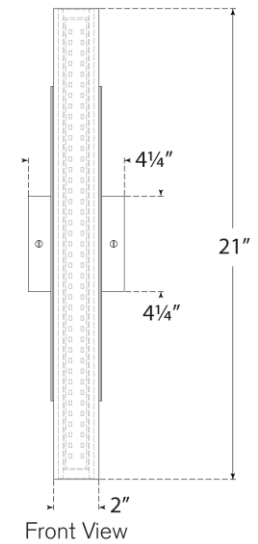

TEAR SHEET

Precision 21" Bath Light

Item # KW 2223PN-WG

Designer: Kelly Wearstler

Height: 21"

Width: 4.25"

Extension: 2.75"

Backplate: 4.25" Square

Finishes: AB, BZ, PN

Glass Options: WG

Socket: Dedicated LED

Wattage: 18w (1600lm)

Weight: 6 Pounds

Note: UL Only

Top View

Side View

Front View