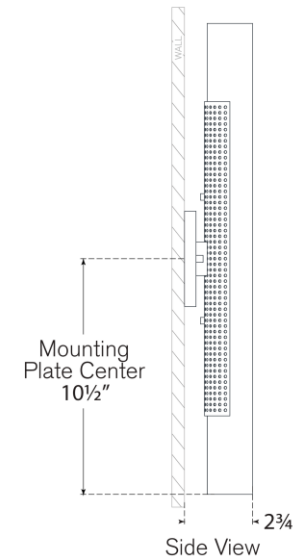

TEAR SHEET

Precision 21" Bath Light

Item # KW 2223PN-WG

Designer: Kelly Wearstler

Height: 21"

Width: 4.25"

Extension: 2.75"

Backplate: 4.25" Square

Finishes: AB, BZ, PN

Glass Options: WG

Socket: Dedicated LED

Wattage: 18w (1600lm)

Weight: 6 Pounds

Note: UL Only

Top View

Side View

Front View