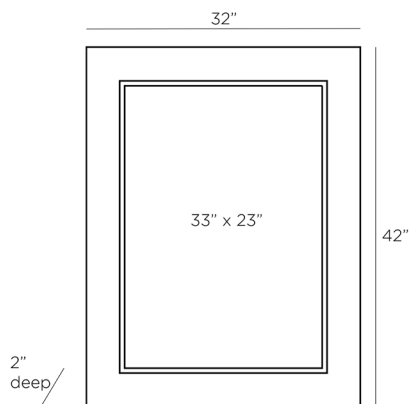

ARTERIOS

SAFRA MIRROR

6987

H: 42 IN, W: 32 IN, D: 2 IN

White Gesso

Contract Suitable As Is

The expressive Safra wall mirror was designed as a dimensional mashup of irregular shapes that recall the beauty and artistry of cubist sculptures. The mirror's thick frame is cast in white gesso over wood. The modern pastiche mixes well with any décor and can be hung vertically or horizontally. The mirror is fitted with a security cleat for hanging. Finish will vary.

APPEARANCE

Material	Mirror, Wood
Finish	Plain, White Gesso
Finish Will Vary	true
Top Coat/Sealant	false

DIMENSIONS

Mirror Size	H: 33 IN, W: 23 IN
-------------	--------------------

SHIPPING

Shipping Requirements	TruckShip
Product Weight	45 LBS
Gross Weight 1	56.23 LBS
Shipping Box 1	H: 45.28 IN, L: 35.04 IN, W: 5.91 IN

ADDITIONAL INFO

Hanger Position	Vertical & Horizontal
Hanger Type	Security Cleat
Hanger Size	18", 24"

CONTRACT

Contract Suitable	true
-------------------	------