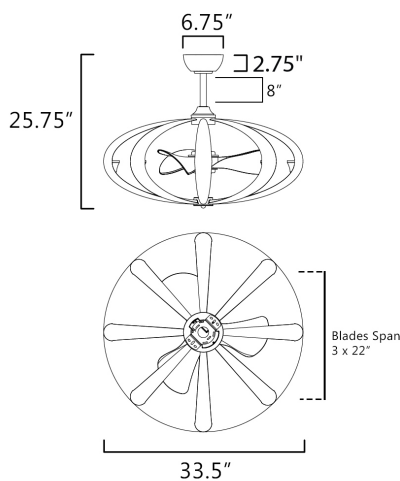

ENERGY INFORMATION AT HIGH SPEED

AIRFLOW	: 2440 CFM
ELECTRICITY USE	: 20W
AIRFLOW EFFICIENCY	: 122 CFM / W

FINISHES OPTION

MATERIAL

Steel+ABS

RATINGS

cETLus
Damp Location

INCLUDES

- Wall Mountable Remote Control
- 1 x 8" Downrod

DOWNROD OPTIONS

- 18" (FRD0118BZ)
- 24" (FRD0124BZ)
- 30" (FRD0130BZ)
- 36" (FRD0136BZ)

ADDITIONAL

RATED LIFE: 35,000 Hours
OPERATING TEMPERATURE: -20° C (-4°F), 40°C (104°F)
LIGHTING DIRECTION: Up