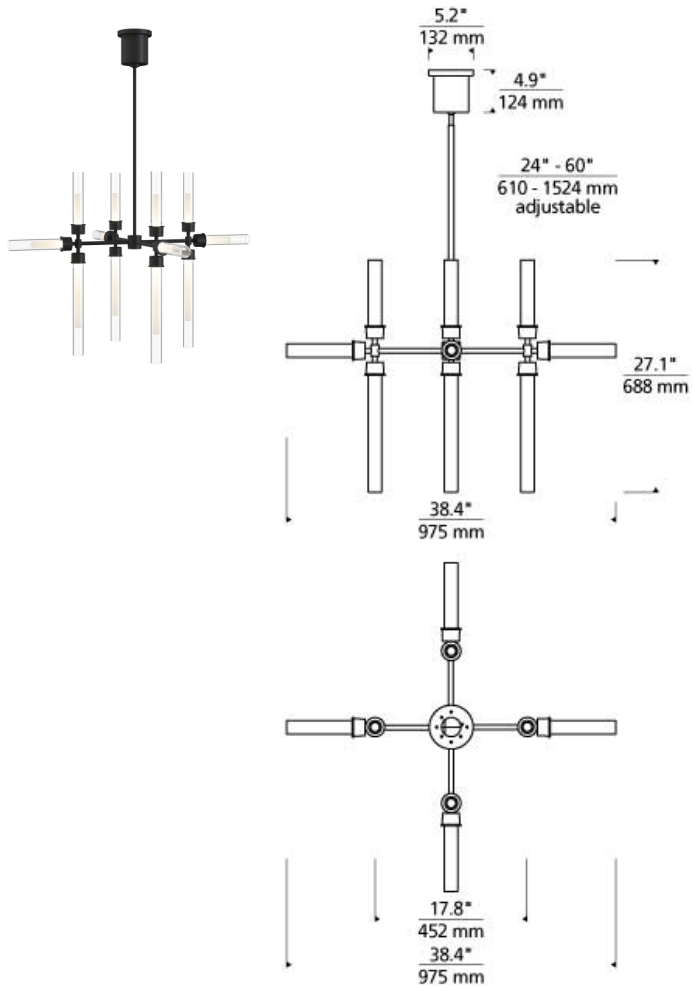

Linger 12-Light Chandelier LED

DESCRIPTION

Tech Lighting's Linger collection is designed with twelve LED lights shaped by glass and acrylic cylinders illuminating in multiple directions. Available in polished nickel and natural brass that will slowly patina for a timeless look. This modern chandelier creates a beautiful statement piece for your dining room, living room and foyer. Complete the look with more Linger chandelier and wall sconce options. Lamping options are compatible with most dimmers. Refer to Dimming Chart for more information. Includes 53.6watts, 4251 delivered lumens, 3000K LED modules. Dimmable with most LED compatible ELV and TRIAC dimmers. Includes (4) 12" and (2) 6" rigid stems in coordinating finish. Can be installed on a sloped ceiling up to 45°.

WEIGHT

20-15lb / 9.07-6.8kg ±

ORDERING INFORMATION

700LNG	SHAPE OR SIZE	FINISH	LAMP
12	12-LIGHT CHANDELIER	N NATURAL BRASS B NIGHTSHADE BLACK N POLISHED NICKEL	-LED930 INTEGRATED LED 90 CRI 3000K 120V -LED930 INTEGRATED LED 90CRI 3000K 120V (T20/T24)

This product can mount to either a 4" square electrical box with round plaster ring or an octagon electrical box.

700 LNG _____

FIXTURE TYPE: _____

JOB NAME: _____

NOTES: _____
