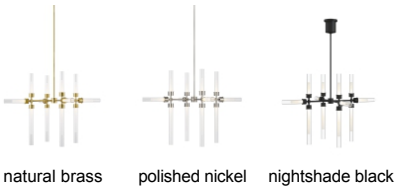

Linger 12-Light Chandelier LED

DESCRIPTION

Tech Lighting's Linger collection is designed with twelve LED lights shaped by glass and acrylic cylinders illuminating in multiple directions. Available in polished nickel and natural brass that will slowly patina for a timeless look. This modern chandelier creates a beautiful statement piece for your dining room, living room and foyer. Complete the look with more Linger chandelier and wall sconce options. Lamping options are compatible with most dimmers. Refer to Dimming Chart for more information. Includes 53.6watts, 4251 delivered lumens, 3000K LED modules. Dimmable with most LED compatible ELV and TRIAC dimmers. Includes (4) 12" and (2) 6" rigid stems in coordinating finish. Can be installed on a sloped ceiling up to 45°.

WEIGHT

20-15lb / 9.07-6.8kg ±

ORDERING INFORMATION

700LNG	SHAPE OR SIZE	FINISH	LAMP
12	12-LIGHT CHANDELIER	N NATURAL BRASS B NIGHTSHADE BLACK N POLISHED NICKEL	-LED930 INTEGRATED LED 90 CRI 3000K 120V -LED930 INTEGRATED LED 90CRI 3000K 120V (T20/T24)