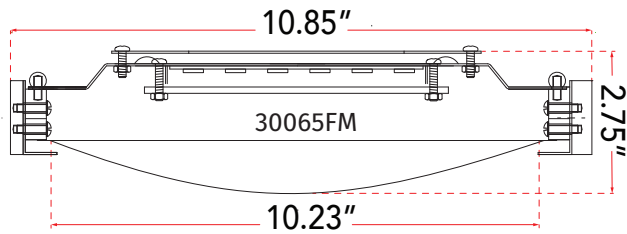

ABRA MODEL **30065FM-CH**

11" Low Profile Frosted Glass Flushmount with High Output Dimmable LED

FAMILY NAME **Halo**

UPC **00858083007702**

FIXTURE MATERIAL				FIXTURE DIMENSIONS IN INCHES										
Frame Material	Finishes Available	Diffuser Type	Diffuser Finish	Diameter	Height	o.a.h	Width	Length	Ext	Weight	ADA	Location	Rating	Compliance
Metal	CH-Chrome BN-Brushed Nickel	Glass	Frosted	10.85	2.75	2.75				4		Ceiling Mount only	Damp Location	cETLus T-24
LAMPING										Compatible Dimmers		Junction Box Type		SUPPLIED
Lamp Type	Lamp qty	Wattage	Max Wattage	Base	Kelvin	CRI	Initial Lumen's	Delivered Lumen's	Voltage			Standard 4 x 4 Octagon Box		
LED	1	29w	29w	Solid State Module	3000k	90+	1360	952 estimated	120v					
SPECIAL NOTES														