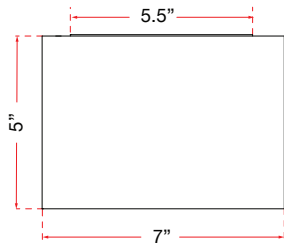

ABRA MODEL **500130DW-SL**

Wet Location Miter Glass LED Wall Fixture

FAMILY NAME **Loki**

UPC **00810035190764**

50014ODW

FIXTURE MATERIAL				FIXTURE DIMENSIONS IN INCHES										
Frame Material	Finishes Available	Diffuser Type	Diffuser Finish	Diameter	Height	o.a.h	Width	Length	Ext	Weight	ADA	Location	Rating	Compliance
Steel	SL-Silica MB-Matte Black	Glass	Frosted		18.7	13.6	7		5	12		Wall Mount only	Wet Location	cETLus
LAMPING										Compatible Dimmers		Junction Box Type		SUPPLIED
Lamp Type	Lamp qty	Wattage	Max Wattage	Base	Kelvin	CRI	Initial Lumen's	Delivered Lumen's	Voltage			Standard 4 x 4 Octagon Box		
LED	1	18w	18w	Solid State Module	3000k	90+	1530	1071 estimated	120v					
SPECIAL NOTES														