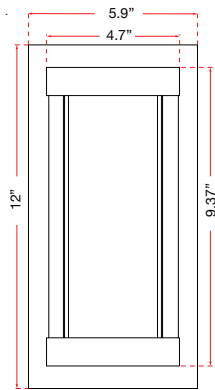

ABRA MODEL **500130DW-SL**

Wet Location Miter Glass LED Wall Fixture

FAMILY NAME **Loki**

UPC **00810035190764**

50014ODW

FIXTURE MATERIAL				FIXTURE DIMENSIONS IN INCHES										
Frame Material	Finishes Available	Diffuser Type	Diffuser Finish	Diameter	Height	o.a.h	Width	Length	Ext	Weight	ADA	Location	Rating	Compliance
Steel	SL-Silica MB-Matte Black	Glass	Frosted		18.7	13.6	7		5	12		Wall Mount only	Wet Location	cETLus
LAMPING										Compatible Dimmers		Junction Box Type		SUPPLIED
Lamp Type	Lamp qty	Wattage	Max Wattage	Base	Kelvin	CRI	Initial Lumen's	Delivered Lumen's	Voltage			Standard 4 x 4 Octagon Box		
LED	1	18w	18w	Solid State Module	3000k	90+	1530	1071 estimated	120v					
SPECIAL NOTES														