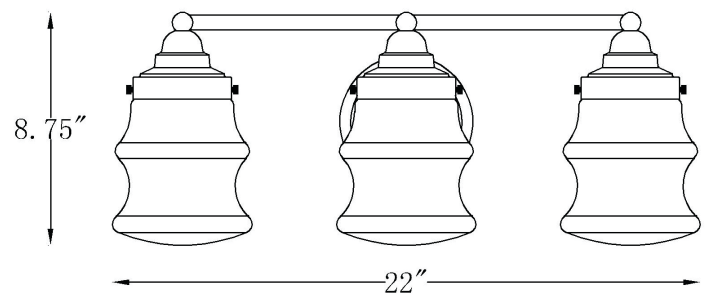

IN40073PN

KEAL 3-LIGHT WALL SCONCE

Side View

Front View

Description:	Keal 3-light wall sconce
Finish:	Polished nickel
Dimensions:	22" W x 8.75" H x 7" ext. Height on center: 4"
Bulbs:	3-100w Med.
Certification:	UL / damp location

Material:	Steel
Shade:	Glass
Glass:	Clear
Back Plate Dimensions:	5" dia.
Chain/Wire:	NA
Additional Finishes:	Antique brass
Mounting:	Up or down