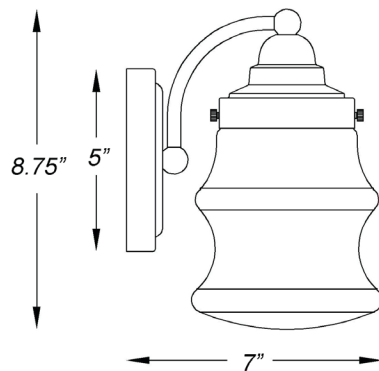

IN40073PN

KEAL 3-LIGHT WALL SCONCE

Side View

Front View

Description:	Keal 3-light wall sconce
Finish:	Polished nickel
Dimensions:	22" W x 8.75" H x 7" ext. Height on center: 4"
Bulbs:	3-100w Med.
Certification:	UL / damp location

Material:	Steel
Shade:	Glass
Glass:	Clear
Back Plate Dimensions:	5" dia.
Chain/Wire:	NA
Additional Finishes:	Antique brass
Mounting:	Up or down