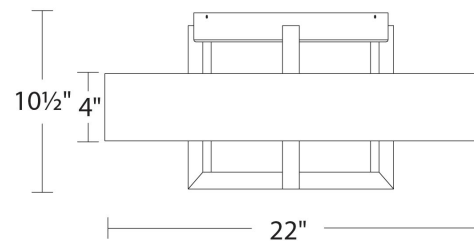

### LINE DRAWING

**FM-96922**

Fixture Type: \_\_\_\_\_

Catalog Number: \_\_\_\_\_

Project: \_\_\_\_\_

Location: \_\_\_\_\_