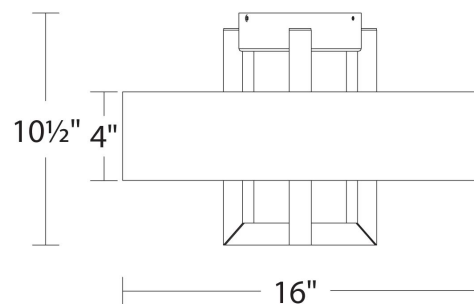

LINE DRAWING