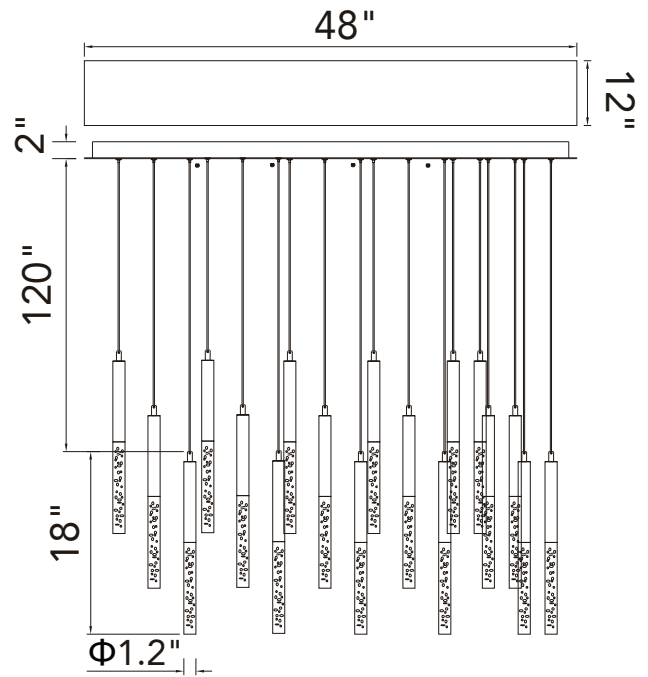

PROJECT: \_\_\_\_\_  
 FIXTURE TYPE: \_\_\_\_\_  
 LOCATION: \_\_\_\_\_  
 CONTACT/PHONE: \_\_\_\_\_

Item	1703P48-18-101-RC
Collection	DRAGONSWATCH
Category	Chandelier
Finish	Black
Glass	-----
Crystal	-----
Acrylic	Clear Bubble

Shade Color	-----
Min Assembled Height	20"
Max Assembled Height	140"
Width	48"
Length	12"
Diameter	-----
Input	120V AC,60HZ,AC

Lumens	1664
Light Source	LED
Bulb Info.	32W
Included	-----
Dimmable	Yes
Colour Temp	3000K
Weight	26.7Lbs