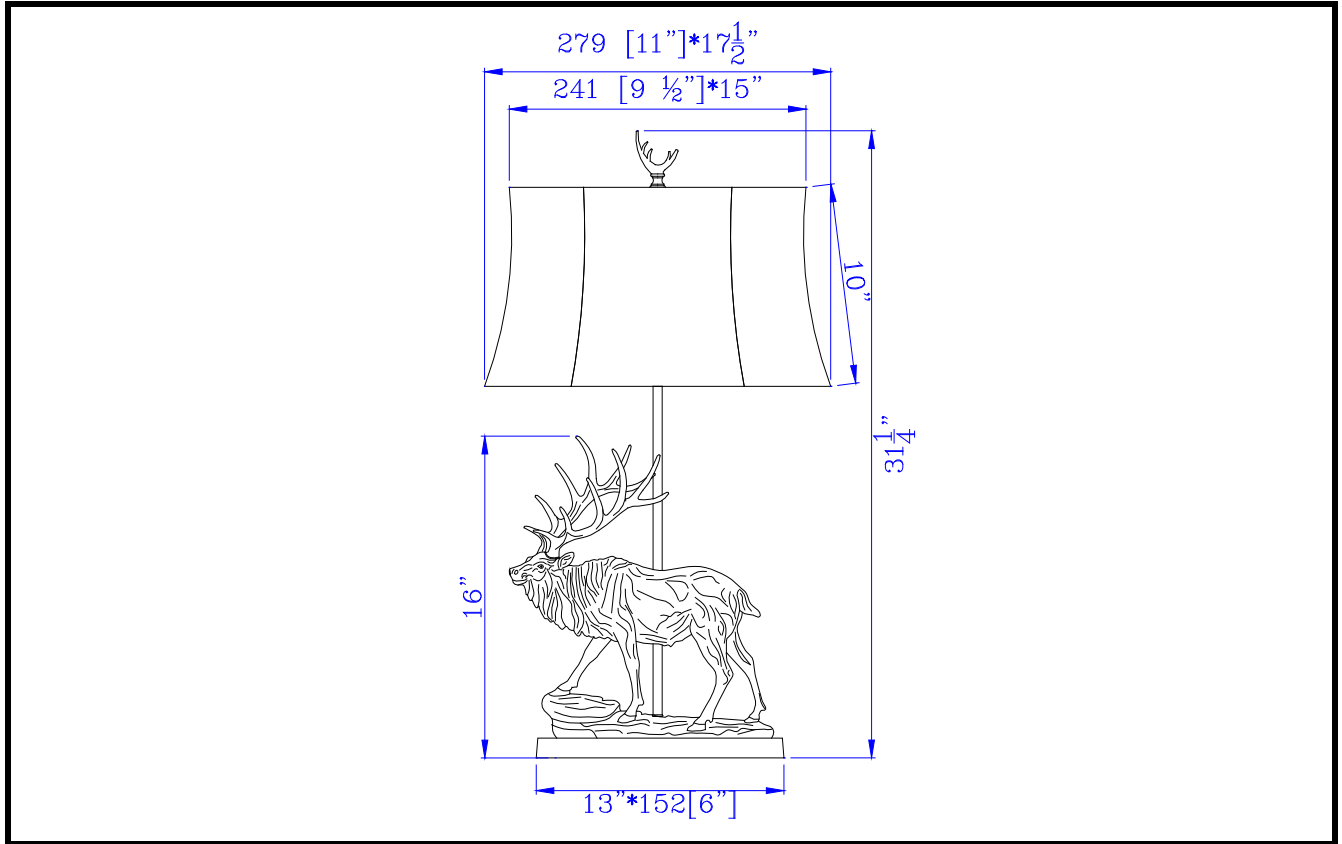

Model No: BO-2807TB
Description: 150W 3 way Deer resin table lamp with leathrette shade
Material: POLY
Finish : Antique Bronze
Height: 31 1/4"
Reach/Depth: 11"
Base Width: 13"x6"
Wattage : 150W
Socket : Medium Base (E26)
Switch: 3-Way
Bulb: Incandescent, CFL
Wire Length: 6'
Wire Color: Brown
Shade No:
Material: Vinyl Leatherette
Shade size: 9 1/2"x15"x11"x17 1/2"x10"