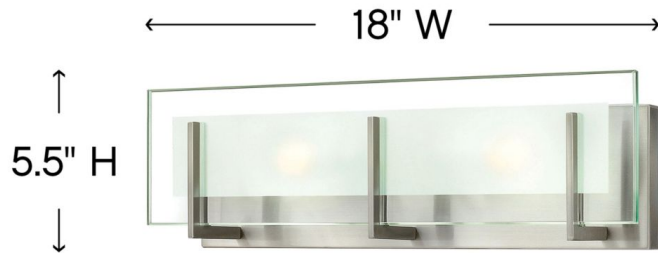

LATITUDE

5652BN

TWO LIGHT VANITY

Latitude is contemporary and sleek, finding its true beauty in the minimalist design. The slim glass panel features rectangular etching while the subtle, split fork frames add understated architectural style.

DETAILS	
FINISH:	Brushed Nickel
MATERIAL:	Steel
GLASS:	Inside Etched Clear
DIMMABLE:	Yes

DIMENSIONS	
WIDTH:	18"
HEIGHT:	5.5"
WEIGHT:	6lb
BACK PLATE:	17"W X 4.75"H
EXTENSION:	4"
TOP TO OUTLET:	3.25"

LIGHT SOURCE	
LIGHT SOURCE:	Socketed
VOLTAGE:	120v

SHIPPING	
CARTON LENGTH:	20
CARTON WIDTH:	7.3
CARTON HEIGHT:	7.3
CARTON WEIGHT:	7

PRODUCT DETAILS:

- Mounting hardware is hidden on the back plate to ensure a clean silhouette
- This fixture must be installed with shades/glass facing up toward the ceiling
- Suitable for use in damp locations as defined by NEC and CEC. Meets United States UL Underwriters Laboratories & CSA Canadian Standards Association Product Safety Standards.
- ADA compliant
- Bold silhouette with dramatic details creates a modern statement