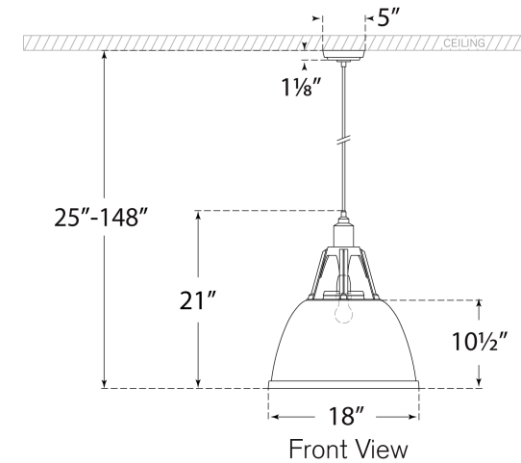

TEAR SHEET

Gunner 18" Pendant

Item # TOB 5641WHT/PAL

Designer: Thomas O'Brien

O/A Height: 25" - 148"

Fixture Height: 21"

Width: 18"

Canopy: 5" Round

Finishes: BLK/PAL, WHT/PAL

Socket: E26 Keyless

Wattage: 15 LED A19

Weight: 12 Pounds

Note: Height Not Adjustable After Installation

Top View