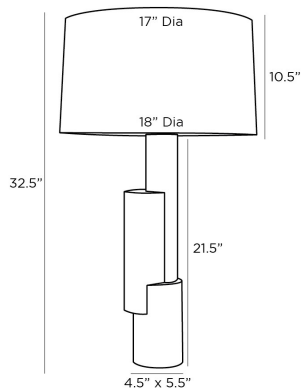

ARTERIOS

PEPPERDINE LAMP

49895-851
H: 32.5 IN, Dia: 18.00 IN
Black Marble, Bronze, Smoke Crystal
Contract Suitable As Is

A brilliant mix of forms and materials unite in the Pepperdine lamp. The piece is created in a column of stacked, offset cylinders of smoke crystal, black marble and bronze steel. The artful table lamp is finished with an off-white microfiber drum shade lined in off-white cotton. Finishes will vary.

APPEARANCE

	Off-White
Material	Crystal, Marble, Microfiber, Steel
Finish	Black, Bronze, Smoke
Finish Will Vary	true
Top Coat/Sealant	true
Finial Description	Bronze Cylinder
Finial Dimension	2"x1" Cylinder

DIMENSIONS

Shade	Top: 17.00 IN, Dia: 18.00 IN, Side: 10.5 IN
Body	H: 21.5 IN, W: 4.5 IN, D: 5.5 IN
Neck	H: 1 IN, Dia: 0.50 IN
Foot Print	W: 4.5 IN, D: 5.5 IN
Harp	8.5" Bronze IN

WIRING

Rating	Indoor Only
Tilt Test	8 Degrees - UL
Cord	10 FT, Back of Lamp Base, Black Cloth, SPT-2
Socket	1, Brass, Type A - E26
Switch	3-Way Rotary, At Socket
Maximum Watt	150
Voltage	110-120 V

CERTIFICATIONS

	Mexico
Certifications	United Arab Emirates, United Kingdom, United States, Canada

COMPLIANCY

UL/ETL	Yes
CB	Yes
RoHS	true

SHIPPING

Product Weight	24 LBS
Gross Weight 1	27 LBS
Gross Weight 2	5 LBS
Shipping Box 1	H: 10 IN, L: 9.25 IN, W: 29.5 IN
Shipping Box 2	H: 11.5 IN, L: 19 IN, W: 19 IN