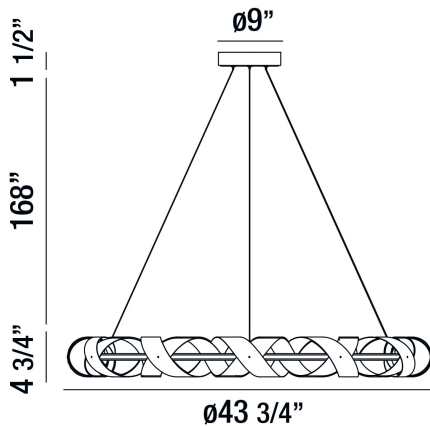

BANDERIA, 44" ROUND CHANDELIER

PRODUCT DETAILS

No.	:	30079-014
Product Color	:	BRONZE
Product Material	:	METAL
Shade / Accent Colour	:	BRONZE/GOLD
Shade / Accent Material	:	METAL RIBBONS
Diameter	:	43.75"
Height	:	4.75"
Overall Height	:	174.25"
Weight	:	12.5lbs

LIGHT SOURCE DETAILS

Light Source Type	:	INTEGRATED LED
Input Voltage	:	120V
Bulb Voltage	:	120V
Total Wattage	:	60W
Total Lumen	:	5500lm
Kelvin	:	3000K
CRI	:	80+
Dimmable	:	Yes

Options Available

ITEM NO.	FINISH	SHADE
30079-014	BRONZE	BRONZE/GOLD

TECHNICAL DETAILS

Light Direction	:	Down
Hanging Support Type	:	AIRCRAFT CABLE
Hanging Support Length	:	168"
Canopy / Backplate Height	:	1.5"
Canopy / Backplate Dia.	:	9"
Adjustable Lamp Head	:	No
Approval	:	