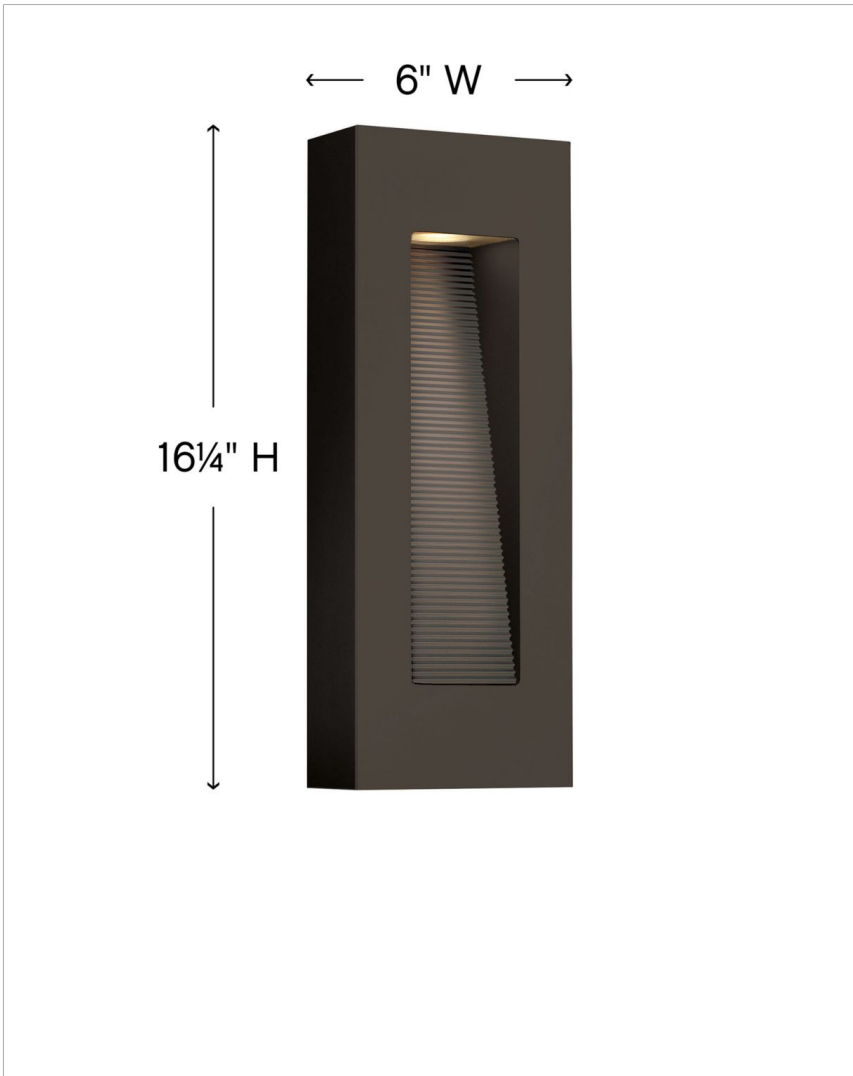

### MEDIUM WALL MOUNT LANTERN

Luna is a modern collection of solid aluminum fixtures offered in a unique combination of contemporary styles, including sleek wall lanterns. Luna also offers chic pocket wall sconces and compact ceiling mounts that are ideal for indoors or out.

DETAILS	
FINISH:	Bronze
MATERIAL:	Aluminum
GLASS:	Etched Lens
DIMMABLE:	YES, WITH DIMMABLE LAMP (NOT INCLUDED)

DIMENSIONS	
WIDTH:	6"
HEIGHT:	16.3"
WEIGHT:	5lb
BACK PLATE:	4.5" Sq.
EXTENSION:	3.5"
TOP TO OUTLET:	8.25"

LIGHT SOURCE	
LIGHT SOURCE:	Socketed
WATTAGE:	2-7w GU10 LED, 20w Equiv.
VOLTAGE:	120v

SHIPPING	
CARTON LENGTH:	19
CARTON WIDTH:	9.5
CARTON HEIGHT:	6
CARTON WEIGHT:	6