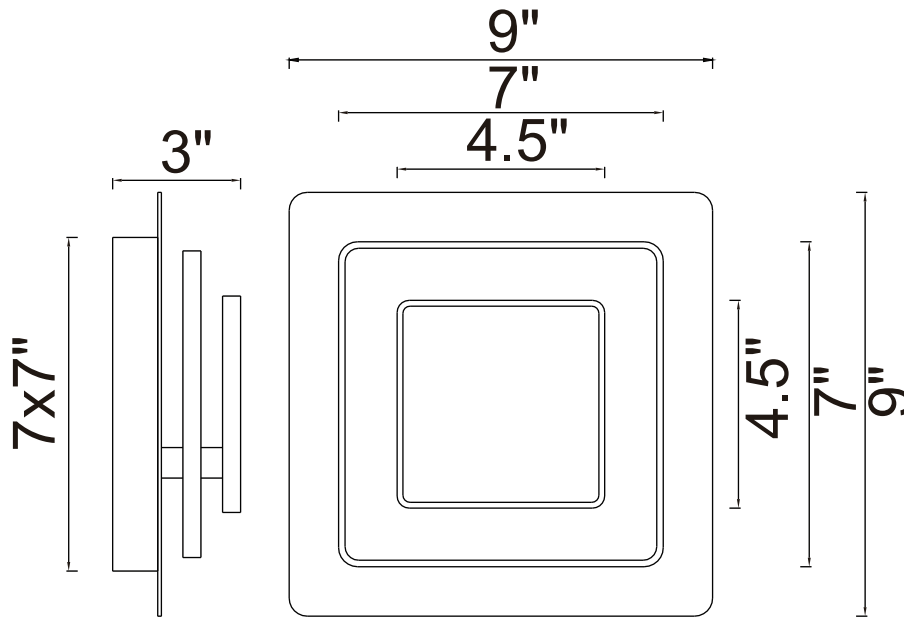

PROJECT: _____
 FIXTURE TYPE: _____
 LOCATION: _____
 CONTACT/PHONE: _____

Item	1238W9-103
Collection	PRIVATE I
Finish	Matte White
Acrylic	Frosted
Crystal	-----
Input	120V AC,60HZ,AC

Shade	-----
Length/Dia.	9"
Width/Ext.	9"
Height	9"
Maximum	-----
Lumens	468

Light Source	LED
Bulb Info.	9W
Included	-----
Dimmable	Yes
Color	3000K
Weight	