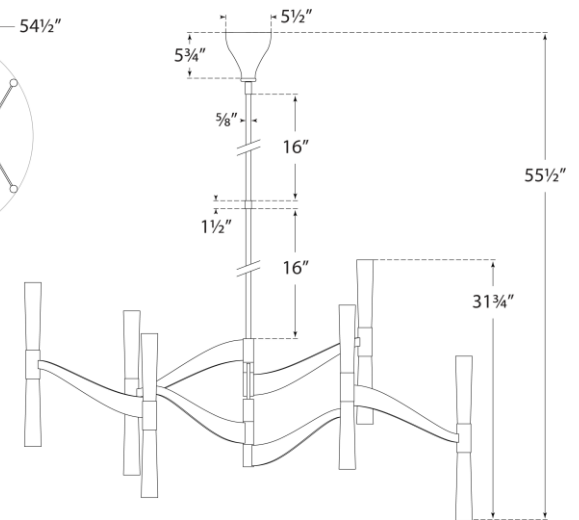

TEAR SHEET

Brenta Grande Chandelier

Item # ARN 5472BZ-CG

Designer: AERIN

O/A Height: 55.5"

Fixture Height: 32"

Min. Custom Height: 44"

Width: 54.5"

Canopy: 5.5" Round

Finishes: BZ, HAB, PN

Glass Options: WG

Socket: Dedicated LED

Wattage: 45w (3600lm)

Weight: 66 Pounds

Note: Custom Height Available

Top View

Front View