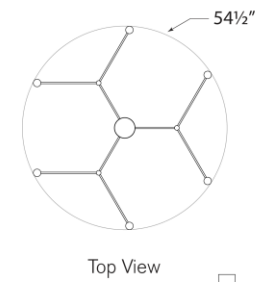

TEAR SHEET

Brenta Grande Chandelier

Item # ARN 5472BZ-CG

Designer: AERIN

O/A Height: 55.5"

Fixture Height: 32"

Min. Custom Height: 44"

Width: 54.5"

Canopy: 5.5" Round

Finishes: BZ, HAB, PN

Glass Options: WG

Socket: Dedicated LED

Wattage: 45w (3600lm)

Weight: 66 Pounds

Note: Custom Height Available

Top View

Front View