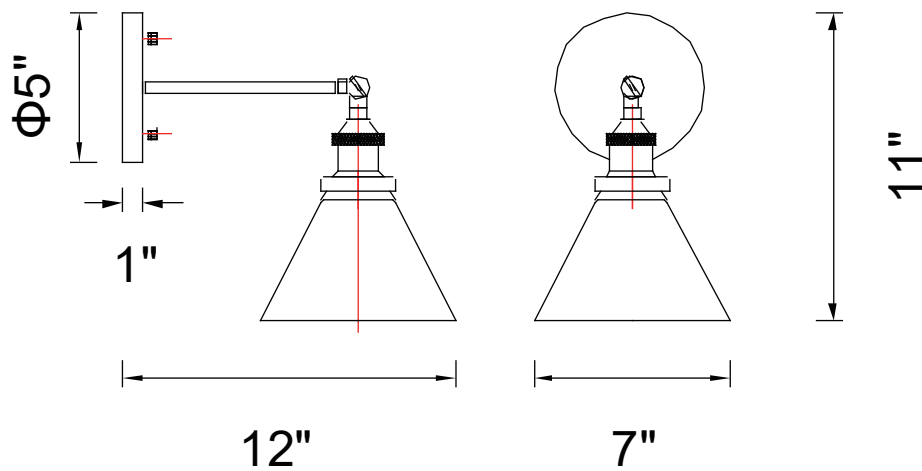

PROJECT: _____

FIXTURE TYPE: _____

LOCATION: _____

CONTACT/PHONE: _____

Item	9735W7-1-101
Collection	EUSTIS
Finish	Black+Gold Brass
Glass	Clear
Crystal	-----
Input	120V AC,60HZ,AC

Shade	-----
Length/Dia.	12"
Width/Ext.	7"
Height	11"
Maximum	-----
Lumens	-----

Light Source	E26
Bulb Info.	1×60W
Included	-----
Dimmable	Yes
Color	-----
Weight	