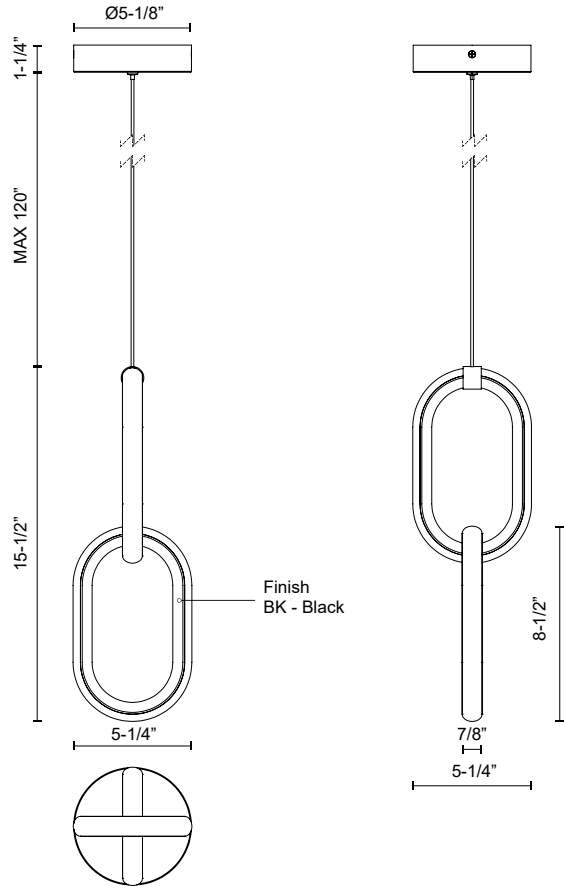

AIREN PD92615

PENDANTS

PROJECT

PD92615-BK
Black

SPECIFICATION DETAILS

Fixture Dimensions	L5-1/4" x W5-1/4" x H15-1/2"
Light Source	LED with DC Driver
Wattage	20W
Total Lumens	1600lm
Delivered Lumens	1161lm
Voltage	120V
Color Temperature	3000K
CRI (Ra)	90CRI
Optional Color Temps	2700K - 5000K Available, Minimum Order Quantities Apply
LED Rated Life	50,000 hours
Dimming	100% - 10%, TRIAC or ELV Dimmer (Not Included)
Diffuser Details	White Silicone
Adjustable	Yes
Wire Length	120" Max
Wire Type	Black
Minimum Hang Height	20"
Sloped Ceiling Adaptable	Yes
Location	Dry
Illumination Direction	Up/Down
CEC Title 24 JA8	Yes, JA8-2022
Canopy Dimensions	D5-1/8" x H1-1/4"
Paint Finish	BK02

* For custom options, consult factory for details.

* For warranty information, please visit www.kuzcolighting.com/warranty

DESCRIPTION

The sophistication and elegance of jewelry are at the heart of the Airen Collection. This sleek chain link design comprises interlocking ovals with LEDs around the exterior. With 360-degree illumination, the Airen family immediately ignites a room with both light and personality.