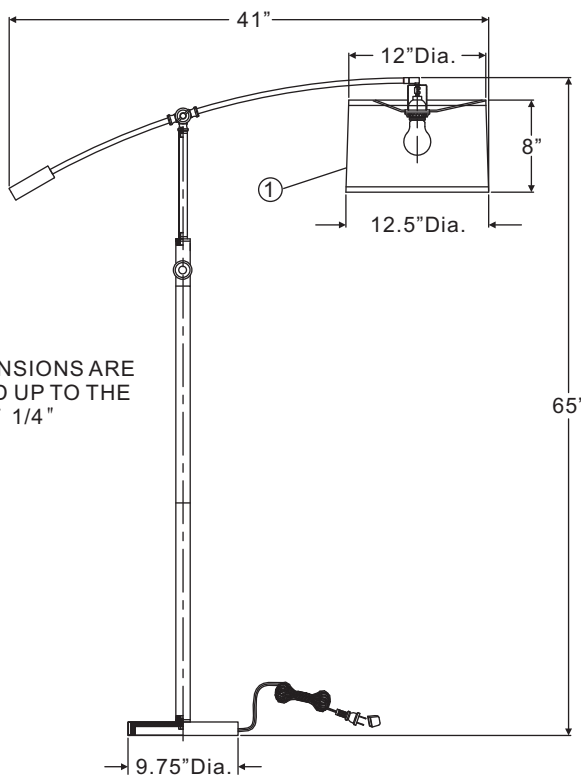

Your fixture is now assembled and ready to use. Enjoy!

CFT9364OI	CFT9364BN
FINISH: OIL RUBBED BRONZE	FINISH: BRUSHED NICKEL
CFT9364AB	
FINISH: AGED BRASS