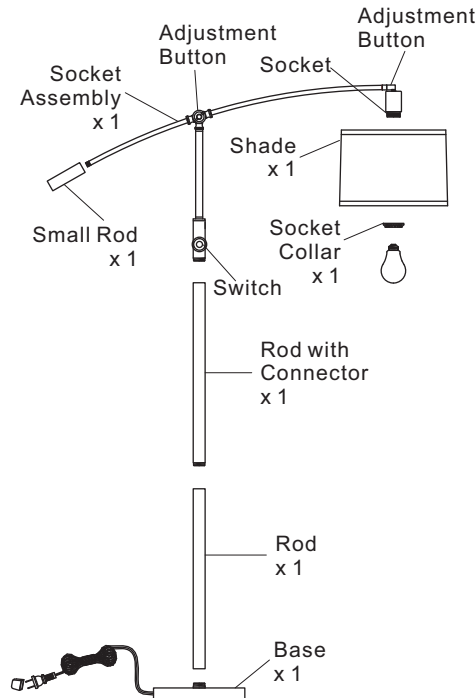

Preparation: Identify and inspect all parts before beginning installation. Check package content list and diagrams below to be sure all parts are present. If any parts are missing or damaged, do not attempt to assemble, install, or operate the fixture. Contact customer service for replacement parts.

⚠ Warnings and Cautions

Turn off electricity at circuit breaker or main fuse box before installation. Consult a licensed electrician if in doubt.

These instructions are provided for your safety. It is very important you read them completely before installing the fixture. We strongly recommend that a licensed, professional electrician perform the installation.

- A. Thread the Socket Assembly, the Rod with Connector, the Rod and the Base together as shown. Hand tighten until snug. Pull the cord from the Base as you assemble the parts together to remove the excess cord between parts.
- B. Attach the Small Rod into the fixture as shown.
- C. Place the Shade over the Socket, secure by threading Socket Collar onto the Socket. Hand tighten until snug.
- D. This fixture uses standard bulb with medium base. Maximum 75 watts. Insert bulb and screw snugly into place.
- E. Adjust the light source to proper location by adjust the Adjustment Buttons.