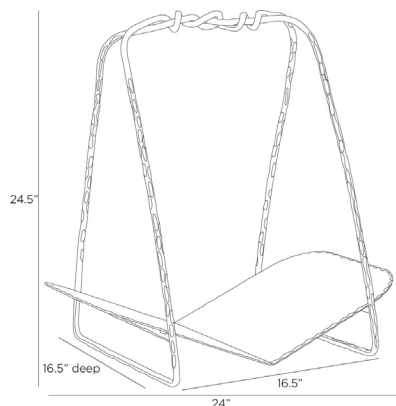

ARTERIO RS

DARIUS LOG HOLDER

AFI06
H: 24.5 IN, W: 24 IN, D: 16.5 IN
Blackened Iron
Contract Suitable As Is

Inspired by medieval ironwork, our blackened, hammered iron log holder offers a playful—and literal—twist on a timeless hearth essential. Angular rods entwine together at the base in a form reminiscent of the twisted roots of a tree. Designed to pair with the Denison Fireplace Tool Set. Finish will vary.

APPEARANCE

Material	Iron
Material Type	Hammered
Finish	Blackened Iron
Finish Will Vary	true
Top Coat/Sealant	true

DIMENSIONS

Foot Print	W: 16.5 IN, D: 16.5 IN
------------	------------------------

SHIPPING

Product Weight	33.8 LBS
Gross Weight 1	46 LBS
Shipping Box 1	H: 26 IN, L: 24 IN, W: 17 IN

CONTRACT

Contract Suitable	true
-------------------	------