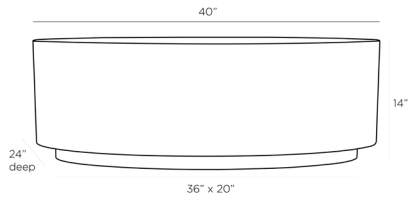

ARTERIOS

SUKI COFFEE TABLE

6968

H: 14 IN, W: 40 IN, D: 24 IN

Antique Brass

This small-scale drum table offers impact and bold simplicity. Our oval Suki coffee table, constructed in antique-brass iron, rests on a bronze-finished iron plinth. A bold addition to any living area.

APPEARANCE

Material	Iron
Finish	Antique Brass, Bronze
Top Coat/Sealant	true

DIMENSIONS

Foot Print	W: 36 IN, D: 20 IN
Clearance	2"
Diagonal Dimension	23 IN

SHIPPING

Shipping Requirements	TruckShip
Product Weight	50.5 LBS
Gross Weight 1	62.8 LBS
Shipping Box 1	H: 46 IN, L: 30 IN, W: 20 IN