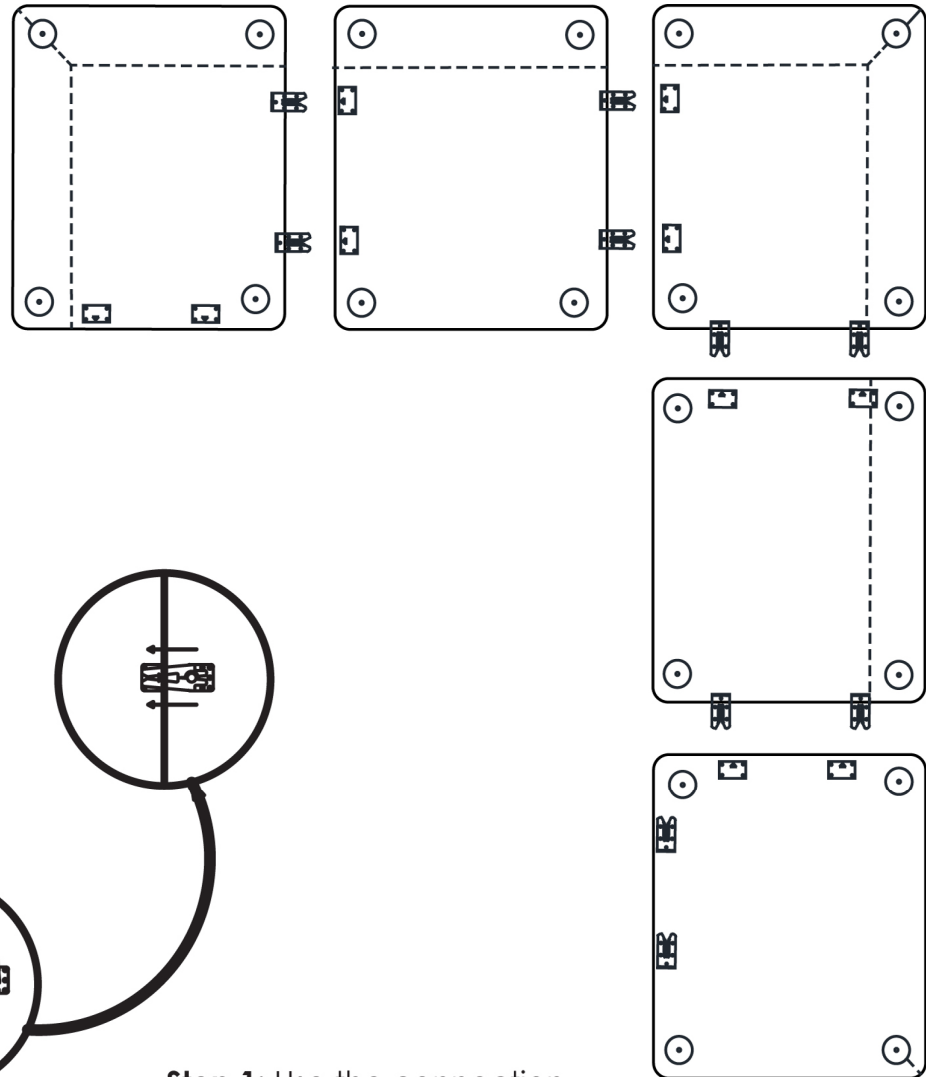

## **ASSEMBLY INSTRUCTIONS.**

FORM DREAM MODULAR SECTIONAL

SONORAN TAN LEATHER

XQ-1008-40

THANK YOU FOR YOUR PURCHASE!

## PARTS AND HARDWARE.

## STEP 1.

**Detail 1**

**Step 1:** Use the connection joint to attach the sofa modules - see detail 1