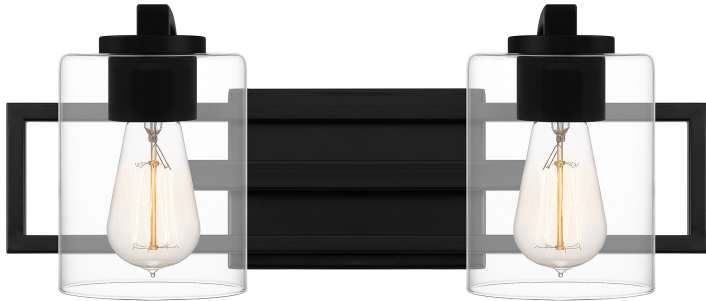

LANS8618MBK

Lansdowne Bath Light
Matte Black

QUOIZEL
LIGHTING

DETAILS

Material: Steel

Glass/Shade Description: Clear Glass

LAMPING

Light Source: Incandescent

Bulb Included: No

Bulb Type: Medium Base

Bulb Quantity: 1

Watts per Bulb: 100

ELECTRICAL

Dimmable: No

Voltage: 120v

Wire Length: 0.5'

INSTALLATION

ADA: No

Location Rating: Damp

Install Position: Up/Down

Sloped Ceiling Compatible: No

DIMENSIONS

Dimensions: 18.25 W x 7.25 H x 7 D

Backplate Dimensions: 4.75" H x 6.75" W