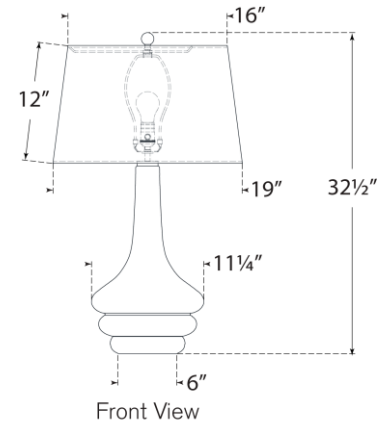

TEAR SHEET

Wallis Large Table Lamp

Item # CHA 8688MBB-L

Designer: Chapman & Myers

Height: 32.5"

Width: 19"

Base: 6" Round

Finishes: IVO, MBB, YOX

Shade Treatments: L

Shade Details: 16" x 19" x 12"

Socket: E26 Dimmer

Wattage: 15 LED A19

Note: UL Only | Reactive Ceramic Glazes Will Vary in Color and Texture

Top View