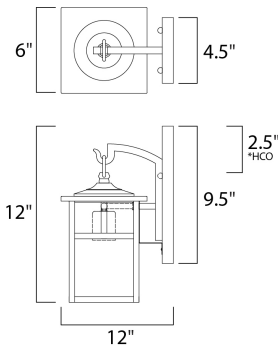

PRODUCT DESCRIPTION

Coldwater is a traditional, craftsman/mission style collection from Maxim Lighting International in Burnished with Honey glass.

MEASUREMENTS

- DIMENSION : 6" W x 12" H x 7.75" Ext
- BACK PLATE : 4.5" W x 9.5" H x 2.5" HCO
- HANGING WEIGHT : 2.25 lb

LAMPING

- INPUT VOLTAGE : 120V
- LUMENS : 0 Rated
- BULB : 1 x 60W Incandescent E26 Medium , 60W Total
- BULB INCLUDED : (Not Included)
- DIMMABLE : Yes

FINISHES OPTION

- Black
- Burnished

GLASS

White WT

MATERIAL

Aluminum, Glass

RATINGS

cETLus
Wet Location

ADDITIONAL

RATED LIFE 2500 Hours
OPERATING TEMPERATURE:
-20°C (-4°F), 40°C (104°F)

Always consult a qualified electrician before installing any lighting product.