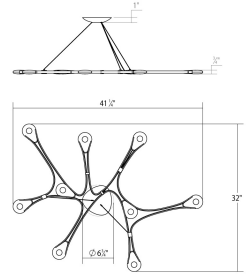

Project:

Abstraction LED Pendant Spec Sheet

SKU: 3274.25 Learn more at:
<https://sonnemanlight.com/abstraction-led-pendant>

Description: Inspired by Organic Abstractionism, a thin profile is formed into sweeping curves that surround the LED light pods as it defines its sculptural path—a luminous biomorphic sculpture of organically flowing asymmetrical shapes.

Type #:

Dimensions

Height:	0.75"
Width:	40"
Length:	32.75"
Canopy/Backplate/Base:	7"
Hanging Details:	6" Adjustable Cord/Cable Standard
Shape:	Standard
Canopy/Backplate/Base Height:	1.25"

Electrical Specs

Installation

Installation:	Licensed electrician required
Sloped Ceiling Compatible?:	Not Compatible
Minimum Hanging Height:	11"
Maximum Hanging Height:	83"

Shipping

Carton 1 L x W x H:	48" X 38" X 6"
Carton 1 Gross Weight:	14 LBS