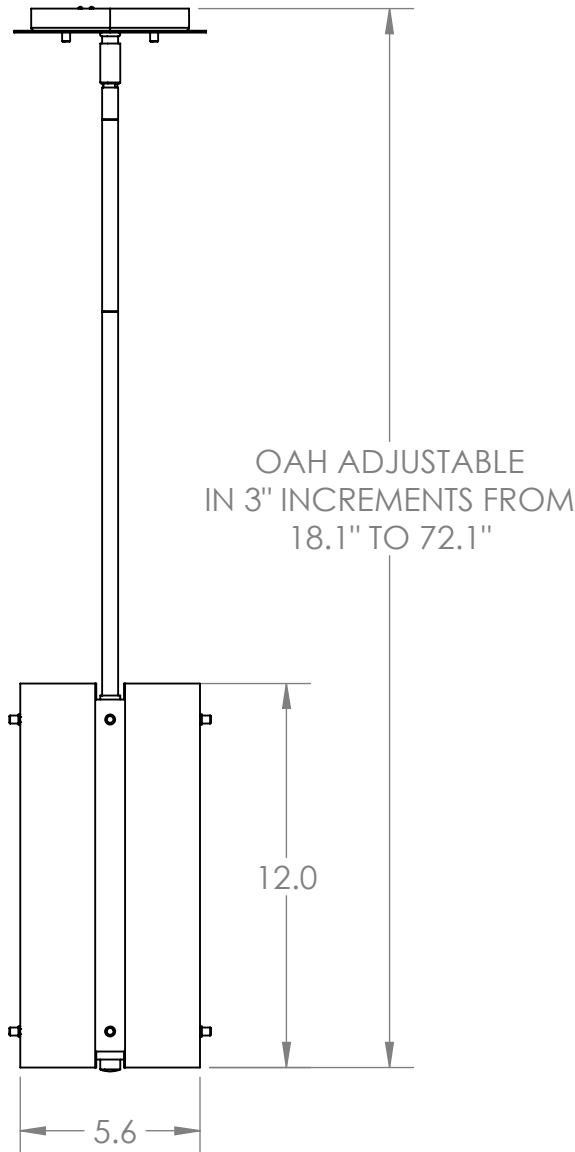

Collection: TEXTURED GLASS

Product #: LAB0044-12

TEXTURED GLASS

ELECTRICAL OPTIONS				
Product #	Electrical Type	Bulb Type	Wattage	Socket Type
LAB0044-12-XX-XX-XXX-E2	Incandescent	A19	60	Medium E26
LAB0044-12-XX-XX-XXX-G2	Flourescent	CFL/LED RETRO	13	GU-24

Bulbs Not Included

Visit hammertonstudio.com for product options and specifications.

1/24/2017 (A)

Mounting Packet: Y	Electrical Type: SEE TABLE
Approximate lbs.: 7	Bulb Qty: 1 Bulb Type: SEE TABLE
Finish: SEE WEB SITE FOR OPTIONS	Wattage: SEE TABLE Voltage: 120
Top Diffuser: OPEN	Socket Type: SEE TABLE
Bottom Diffuser: FROSTED ACRYLIC	UL Location: DRY

All fixtures created by Hammerton are handcrafted by artisans. Dimensions may vary up to 7/8".

© Copyright 2016. All rights in design, detail or invention of this drawing are reserved as the property of Hammerton. Any imitation or adaptation without written consent is strictly prohibited.