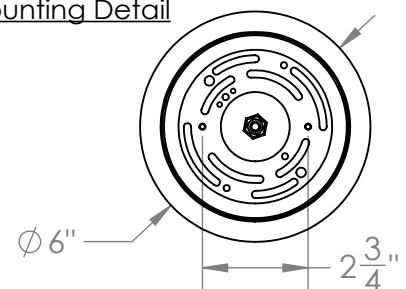

TEXTURED GLASS

ELECTRICAL OPTIONS				
Product #	Electrical Type	Bulb Type	Wattage	Socket Type
LAB0044-12-XX-XX-XXX-E2	Incandescent	A19	60	Medium E26
LAB0044-12-XX-XX-XXX-G2	Flourescent	CFL/LED RETRO	13	GU-24

Bulbs Not Included

Visit hammertonstudio.com for product options and specifications.

1/24/2017 (A)

Mounting Packet: Y	Electrical Type: SEE TABLE
Approximate lbs.: 7	Bulb Qty: 1 Bulb Type: SEE TABLE
Finish: SEE WEB SITE FOR OPTIONS	Wattage: SEE TABLE Voltage: 120
Top Diffuser: OPEN	Socket Type: SEE TABLE
Bottom Diffuser: FROSTED ACRYLIC	UL Location: DRY

All fixtures created by Hammerton are handcrafted by artisans. Dimensions may vary up to 7/8".

© Copyright 2016. All rights in design, detail or invention of this drawing are reserved as the property of Hammerton. Any imitation or adaptation without written consent is strictly prohibited.

Hammerton Inc. 217 Wright Brothers Dr. Salt Lake City, UT 84116 (801)973-8095

Mounting Detail