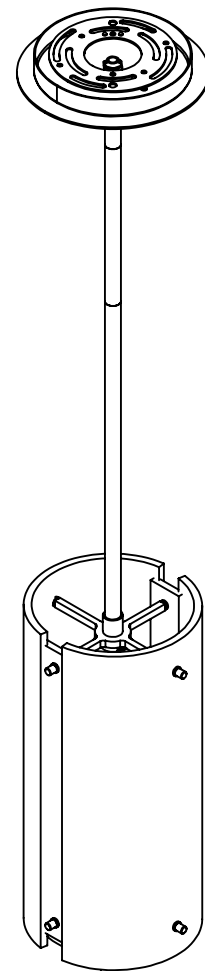

Collection: TEXTURED GLASS

Product #: LAB0044-12

TEXTURED GLASS

ELECTRICAL OPTIONS				
Product #	Electrical Type	Bulb Type	Wattage	Socket Type
LAB0044-12-XX-XX-XXX-E2	Incandescent	A19	60	Medium E26
LAB0044-12-XX-XX-XXX-G2	Flourescent	CFL/LED RETRO	13	GU-24

Bulbs Not Included

Visit hammertonstudio.com for product options and specifications.

1/24/2017 (A)

Mounting Packet: Y	Electrical Type: SEE TABLE
Approximate lbs.: 7	Bulb Qty: 1 Bulb Type: SEE TABLE
Finish: SEE WEB SITE FOR OPTIONS	Wattage: SEE TABLE Voltage: 120
Top Diffuser: OPEN	Socket Type: SEE TABLE
Bottom Diffuser: FROSTED ACRYLIC	UL Location: DRY

All fixtures created by Hammerton are handcrafted by artisans. Dimensions may vary up to 7/8".

© Copyright 2016. All rights in design, detail or invention of this drawing are reserved as the property of Hammerton. Any imitation or adaptation without written consent is strictly prohibited.