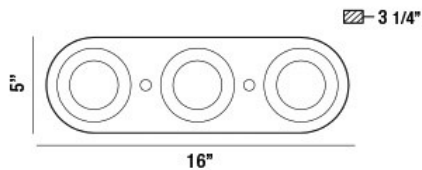

NYMARK, 16" CEILING MOUNT

PRODUCT DETAILS

No.	:	33618-012
Product Color	:	WHITE
Shade / Accent Colour	:	WHITE
Length	:	16"
Width	:	5"
Height	:	3.25"
Weight	:	5lbs

LIGHT SOURCE DETAILS

Light Source Type	:	INTEGRATED LED
Input Voltage	:	120V
Bulb Voltage	:	36-41V
Total Wattage	:	30W
Total Lumen	:	3300lm
Kelvin	:	3000K
CRI	:	80+
Dimmable	:	Yes

Options Available

ITEM NO.	FINISH	SHADE
33618-012	WHITE	WHITE

TECHNICAL DETAILS

Canopy / Backplate Length	:	16"
Canopy / Backplate Height	:	3.5"
Canopy / Backplate Width	:	5.25"
Location	:	DAMP
Approval	:	
Beam Angle	:	60 Degree