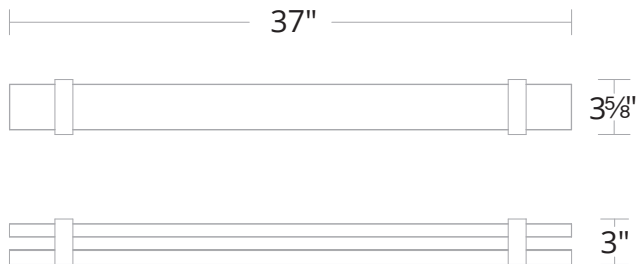

VERANDA

BWS18237

Project: _____
Location: _____
Fixture Type: _____
Catalog Number: _____

AVAILABLE FINISHES

AB: Aged Brass

BK: Black

CH: Chrome

DESCRIPTION

A stunning bath wall luminaire for the ages. V-cut channels are cut into Schonbek optic crystal with hand applied radiance crystal dust illuminate beautifully with uniform LED technology. May be mounted both vertically and horizontally as a vanity light or a wall sconce. ADA Compliant and available in three architectural finishes: aged brass, black and chrome.

FEATURES

- European radiance grade crystal dust filled diffuser
- Built-in color temperature adjustability switch from 3000K/3500K/4000K at time of installation
- No driver or transformer required
- Can be mounted on wall in all orientations

LINE DRAWING

SPECIFICATIONS

CRI	90
Dimming	ELV, TRIAC
Standards	ETL/cETL, Damp, Title 24, ADA

Model	Size	LED Color Temp	Finish	Voltage	Wattage	Weight	LED Lumens	Delivered Lumens
BWS18237	37"	3000K/3500K/4000K	AB Aged Brass BK Black CH Chrome	120V	50W	7 lb	3800	3400

Example: BWS18237-BK