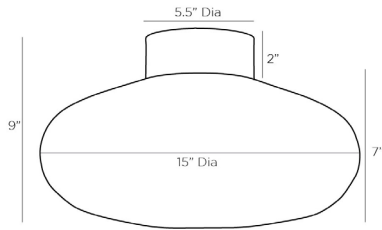

# ARTERIO RS

## MISSION FLUSH MOUNT

49787

H: 9 IN, Dia: 15.00 IN

Clear Seedy Glass

Contract Suitable As Is

The Mission takes classic flush mount design into a more modern desert atyle by pairing clear seedy glass with antique brass steel. An LED light elevates its modern aesthetic and offers a soft glow to its surroundings. When illuminated, the tiny bubbles catch the light and highlights the delicate intricacies. Finish will vary. Damp-rated, although limited covered outdoor areas may affect finish.

### DIMENSIONS

Body	H: 7 IN, Dia: 15.00 IN
Canopy	H: 2 IN, Dia: 5.50 IN

### SHIPPING

Product Weight	7.65 LBS
Gross Weight 1	10.25 LBS
Shipping Box 1	H: 20.67 IN, L: 10.27 IN, W: 10.04 IN
Shipping Box 2	H: 0 IN, L: 0 IN, W: 0 IN
Shipping Box 3	H: 0