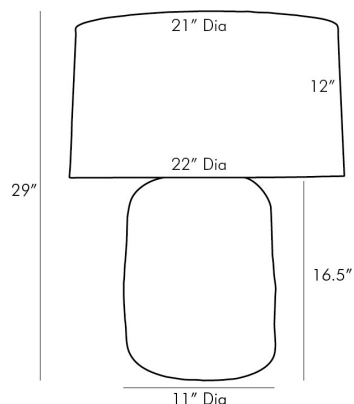

## FRIO LAMP

17602-951  
 H: 29 IN, Dia: 22.00 IN  
 White Glass  
 Contract Suitable As Is

A slightly sculptural approach to the traditional craftsmanship of glass-work the Frio is a work of art in faceted form. Glass is blown by hand to create the large-scale vertical foundation of this multifarious lamp. Each side features a whitehand-etched finish that delivers a textural quality to its organic yet symmetrical shape. Topped with a cloud beige linen drum shade with white cotton lining. finish will vary.

### APPEARANCE

Material	Cotton, Glass, Linen
Finish	Cloud Beige, White
Finish Will Vary	true
Top Coat/Sealant	false
Finial Description	1" Brass Sphere- packed with
Finial Dimension	1"

### DIMENSIONS

Shade	Top: 21.00 IN, Dia: 22.00 IN, Side: 12 IN
Body	H: 16.5 IN, Dia: 11.00 IN
Neck	H: 2 IN, Dia: 1.00 IN
Foot Print	Dia: 6.00 IN

### SHIPPING

Product Weight	14 LBS
Gross Weight 1	15 LBS
Gross Weight 2	3 LBS
Shipping Box 1	H: 15 IN, L: 25.5 IN, W: 15 IN
Shipping Box 2	H: 14 IN, L: 24 IN, W: 24 IN