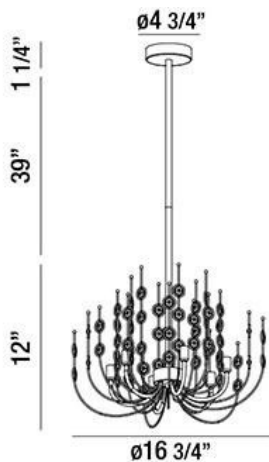

VICE, 17" ROUND CHANDELIER

PRODUCT DETAILS

No.	:	26389-011
Product Color	:	CHROME
Product Material	:	METAL
Shade / Accent Colour	:	CLEAR
Shade / Accent Material	:	CRYSTAL
Diameter	:	16.75"
Height	:	12"
Overall Height	:	52.25"
Weight	:	5.7lbs

LIGHT SOURCE DETAILS

Number of Bulbs	:	6
Light Source	:	Halogen
Light Source Type	:	G9
Input Voltage	:	120V
Bulb Voltage	:	120V
Socket Type	:	G9
Wattage	:	40W
Total Wattage	:	240W
Bulb Included	:	Yes
Dimmable	:	Yes

Options Available

ITEM NO.	FINISH	SHADE
26389-011	CHROME	CLEAR

TECHNICAL DETAILS

Light Direction	:	Up or Down
Hanging Support Type	:	ROD
Hanging Support Length	:	39"
Rods Included	:	3"+6"+12"+18"
Canopy / Backplate Height	:	1.25"
Canopy / Backplate Dia.	:	4.75"
Adjustable Lamp Head	:	No
Approval	:	