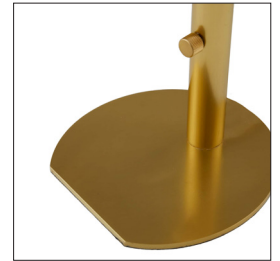

ARTERIOS

SADIE LAMP

49540
H: 20 IN, W: 13.5 IN, D: 7 IN
Antique Brass
Contract Suitable As Is

Our Sadie lamp makes a sleek illuminator for any office space. The streamlined task lamp is created in antique brass steel with a white acrylic diffuser. The LED-integrated lamp is fitted with a pin detail, allowing it to swivel and direct light precisely where you need it.

APPEARANCE

Material Acrylic, Steel
Finish Antique Brass, White
Top Coat/Sealant true

DIMENSIONS

Body W: 1.5 IN
Base H: 0.25 IN, W: 7 IN, D: 7 IN
Foot Print W: 7 IN, D: 7 IN

WIRING

Rating Indoor Only
LED Color Temp 3000K
LED CRI 90+
LED Lumens 1392
Tilt Test 10 Degrees - AU
Cord 10 FT, Back of Lamp Base, SPT-2, Taupe Fabric
Socket 1, Antique Brass, Integrated LED
Switch Full Range Dimmer, On Body
Maximum Watt 9
Voltage 110-120 V
LED Lifespan 20,000