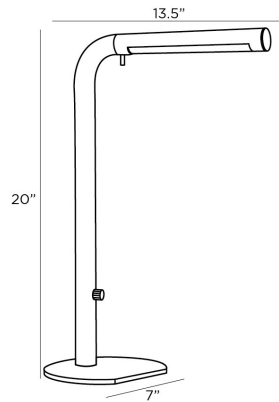

ARTERIOS

SADIE LAMP

49540
H: 20 IN, W: 13.5 IN, D: 7 IN
Antique Brass
Contract Suitable As Is

Our Sadie lamp makes a sleek illuminator for any office space. The streamlined task lamp is created in antique brass steel with a white acrylic diffuser. The LED-integrated lamp is fitted with a pin detail, allowing it to swivel and direct light precisely where you need it.

APPEARANCE

Material Acrylic, Steel
Finish Antique Brass, White
Top Coat/Sealant true

DIMENSIONS

Body W: 1.5 IN
Base H: 0.25 IN, W: 7 IN, D: 7 IN
Foot Print W: 7 IN, D: 7 IN

WIRING

Rating Indoor Only
LED Color Temp 3000K
LED CRI 90+
LED Lumens 1392
Tilt Test 10 Degrees - AU
Cord 10 FT, Back of Lamp Base, SPT-2, Taupe Fabric
Socket 1, Antique Brass, Integrated LED
Switch Full Range Dimmer, On Body
Maximum Watt 9
Voltage 110-120 V
LED Lifespan 20,000

CERTIFICATIONS

Certifications Mexico
United States, Canada

COMPLIANCY

UL/ETL Yes
RoHS true

SHIPPING

Product Weight 5 LBS
Gross Weight 1 10 LBS
Gross Weight 2 0 LBS
Shipping Box 1 H: 22.2 IN, L: 14.6 IN, W: 4.33 IN
Shipping Box 2 H: 0 IN, L: 0 IN, W: 0 IN