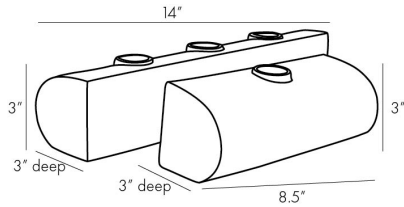

## ROLL BUD VASES, SET OF 2

WORKSHOP

DA1000

Matte Black and Matte White  
Contract Suitable As Is

Designed in contrasting matte black and white to sit back to back, these streamlined porcelain bud vases can also be staggered and arranged in multiples to create dramatic linear installations and one-of-a-kind floral displays on a dining table, console or bar. The Roll vases' uniquely horizontal forms are striking when filled with blooms and greenery, adding interest to any surface without impeding views or intimate conversation.

### DIMENSIONS

Foot Print Large	W: 14 IN, D: 2 IN
Foot Print Small	W: 8.5 IN, D: 2 IN

### SHIPPING

Product Weight	2.1 LBS
Gross Weight 1	3.75 LBS
Gross Weight 2	0 LBS
Shipping Box 1	H: 15 IN, L: 7 IN, W: 9.5 IN
Shipping Box 2	H: 0 IN, L: 0 IN, W: 0 IN